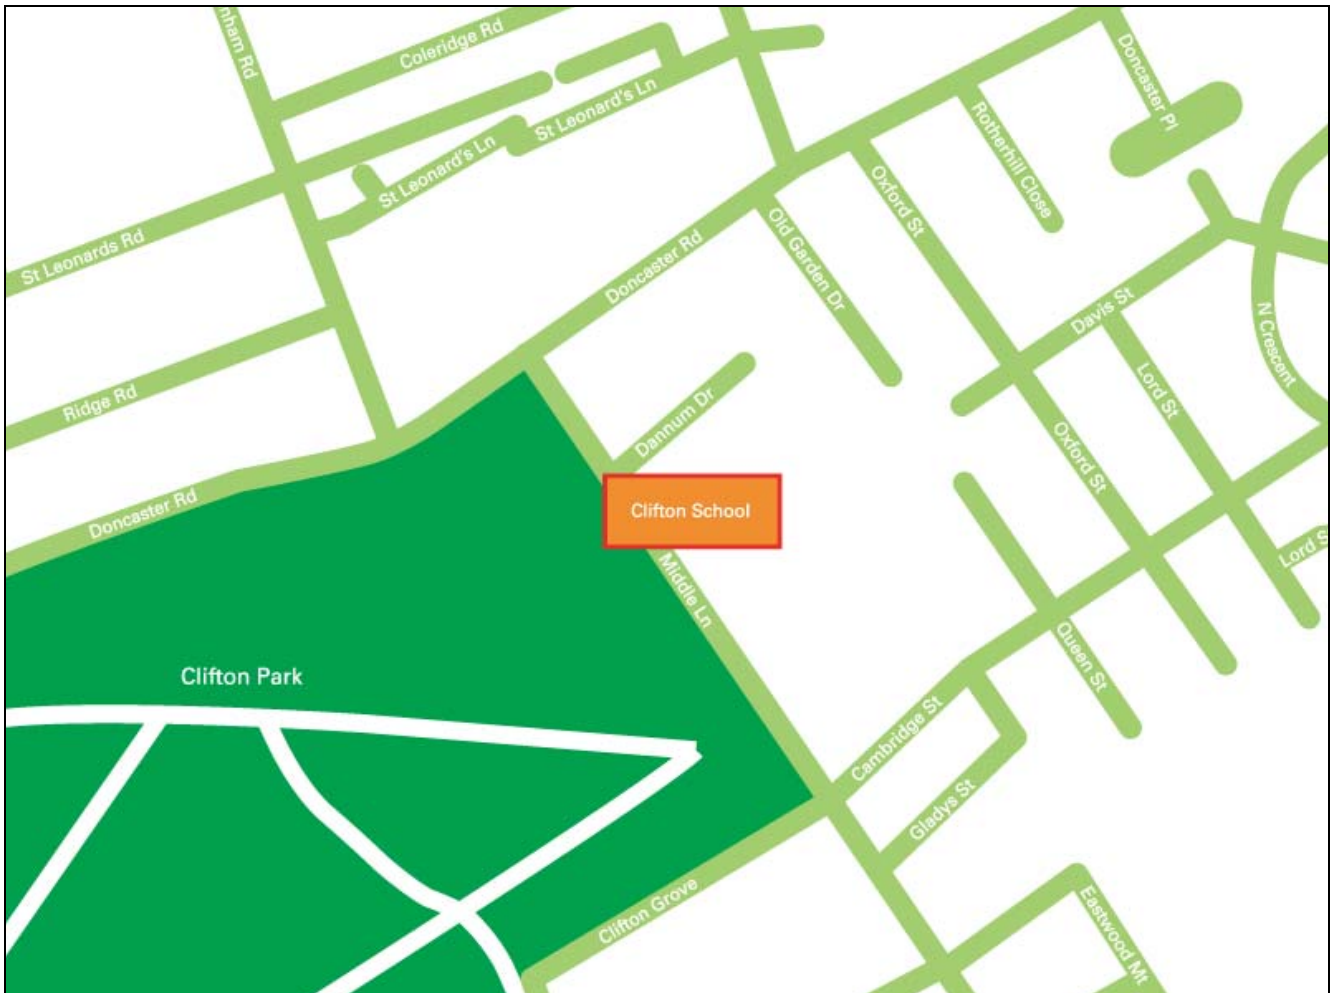

Clifton: A Community Arts School Rotherham

Middle Lane
Rotherham
S65 2SN

Directions from the M1

Leave the M1 at Junction 34 (Signposted A6109 Sheffield, Meadowhall, Rotherham)
Take second exit onto Meadow Bank Road, signposted Rotherham
Turn left onto Wilton Gardens A629
At roundabout take third exit onto New Wortley Road A629
At roundabout take second exit A629
At college roundabout, take second exit onto A630 signposted Doncaster
At St Ann's roundabout take third exit onto St Ann's Road
Turn left onto Doncaster Road
Turn right into Middle Lane
Arrive at Clifton Comprehensive.