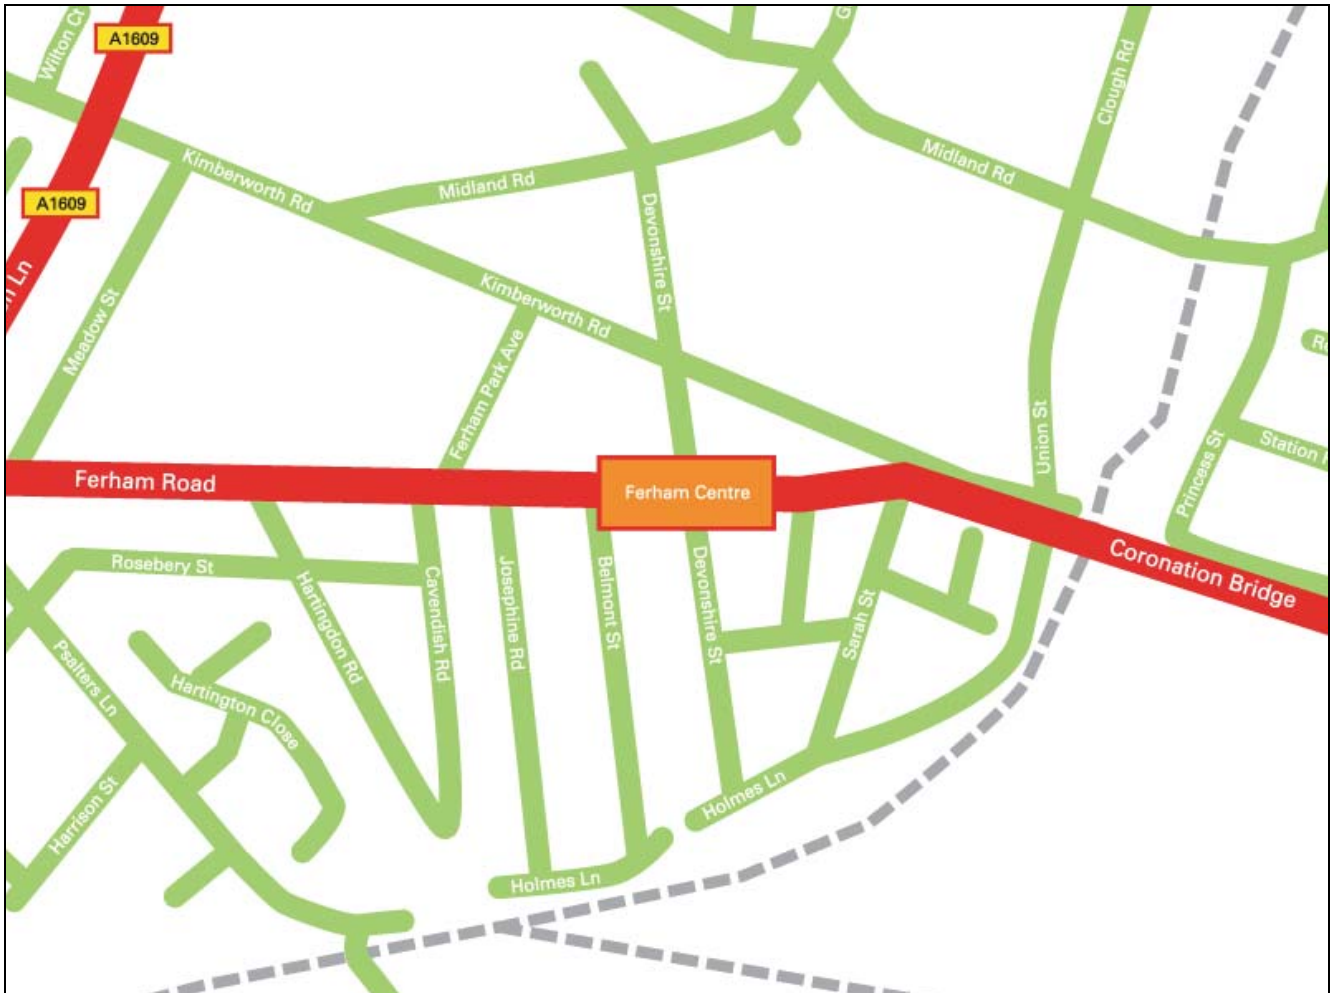

Ferham Centre Rotherham

Ferham Road
Rotherham
S61 1AP

From Leeds and the North, leave the M1 at Junction 34 North

Take the 2nd exit, and follow signs for Rotherham along the A6109. Follow this road for 2.2km to a set of traffic lights. Turn right down Kimberworth Road. Take the 3rd turning on the right in 250m, along Devonshire Street.

Go ahead at the crossroads and Sure Start (Ferham Centre) is on the left.

From the South or West, leave the M1 at Junction 33

Follow signs for Rotherham along the A630. Take the 1st exit at the next roundabout and go past the industrial estate on your left. Take the 2nd exit at the next roundabout, past McDonald's. Go straight across the next roundabout. At the next roundabout take the 1st exit along Masbrough Street. After going over a railway bridge take the 2nd left along Devonshire Street. Sure Start (Ferham Centre) is on the left.

From Rotherham

From St Anne's roundabout take the A630 west towards the M1 and Sheffield. Follow this over a roundabout, and at the next roundabout take the 3rd exit along Masbrough Street. After going over a railway bridge take the 2nd left along Devonshire Street. Sure Start (Ferham Centre) is on the left.