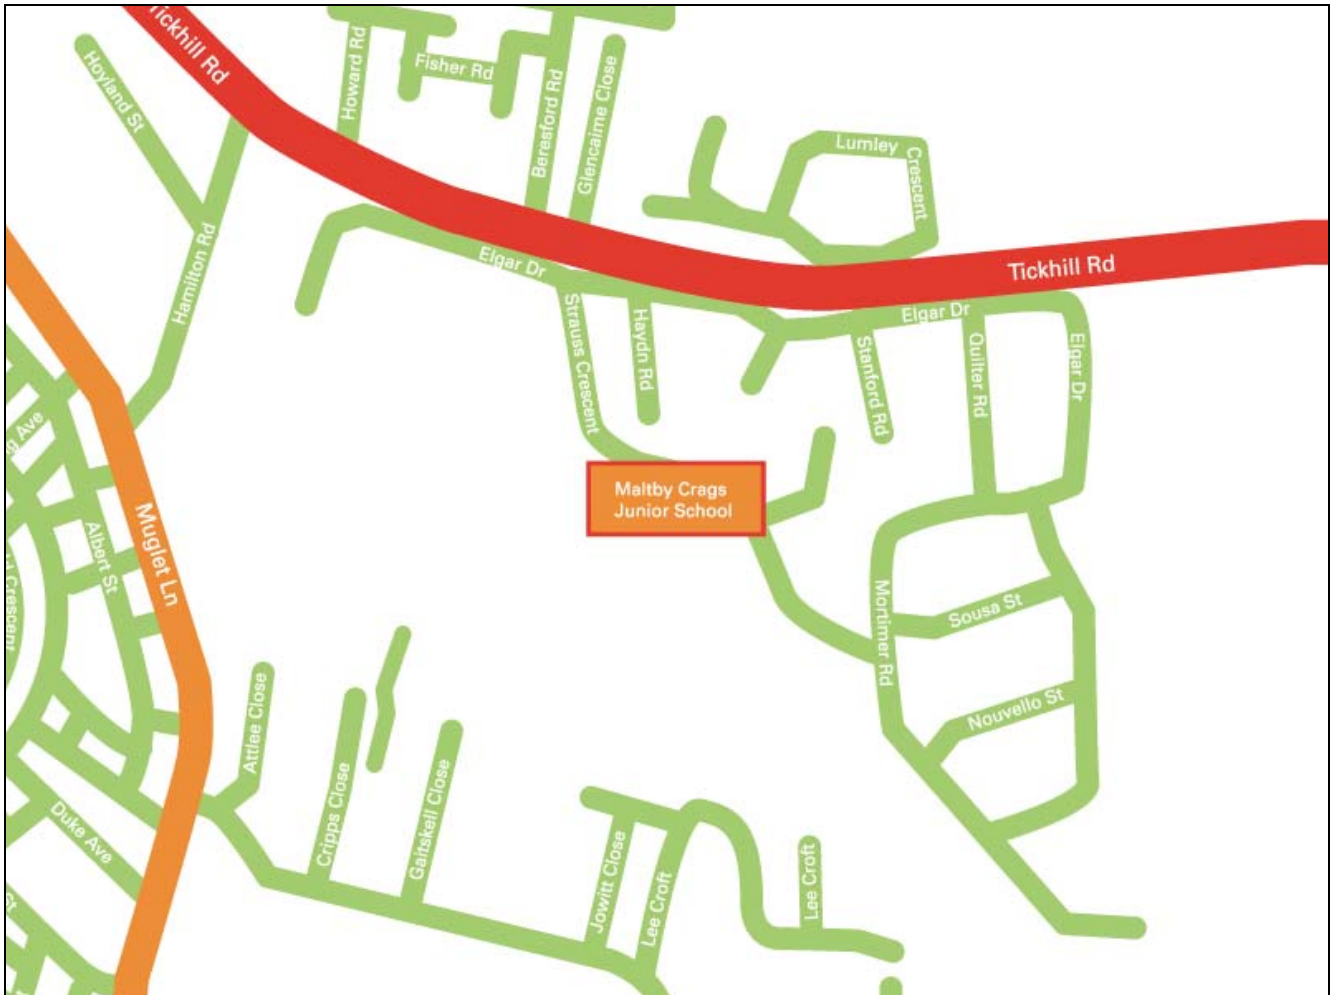

## Maltby Craggs Infant School Rotherham

Straus Crescent  
Maltby  
Rotherham  
S66 7QJ

### From the M1

Leave the M1 at Junction 32, then join the M18 (signposted The North, Doncaster and Hull).  
Leave the M18 at Junction 1  
At Bramley roundabout take third exit onto A631 entering Hellaby  
At roundabout take second exit onto A631, follow signs for Maltby  
After traffic signals turn right into Straus Crescent