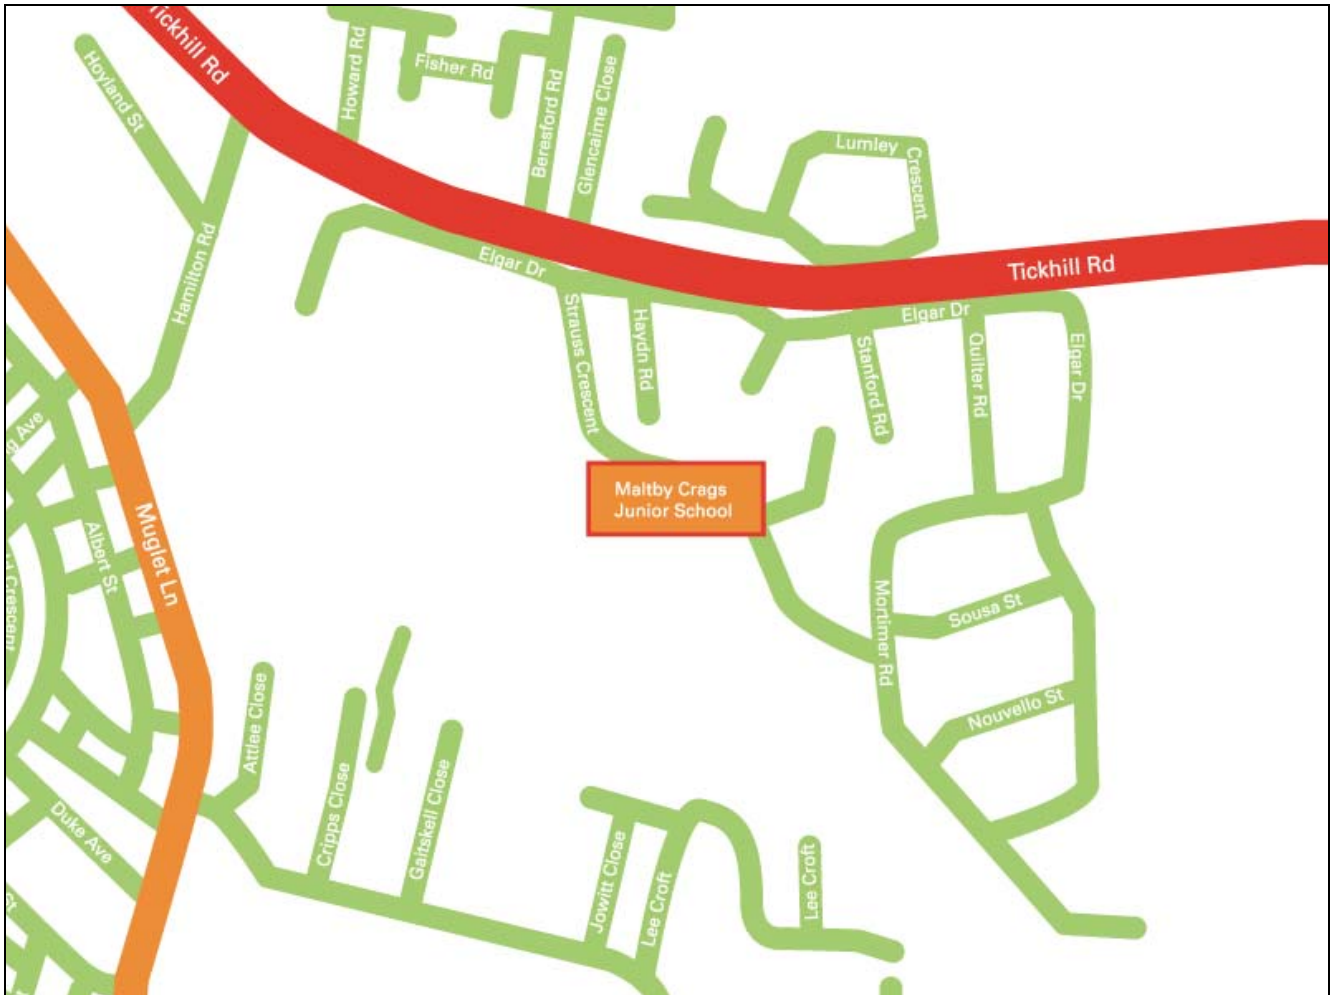

## Maltby Craggs Junior School Rotherham

Strauss Crescent  
Maltby  
Rotherham  
S66 7QJ

### From the M1

Leave the M1 at Junction 32, then join the M18 (signposted The North, Doncaster and Hull).  
Leave the M18 at Junction 1  
At Bramley roundabout take third exit onto A631 entering Hellaby  
At roundabout take second exit onto A631, follow signs for Maltby  
After traffic signals turn right into Strauss Crescent