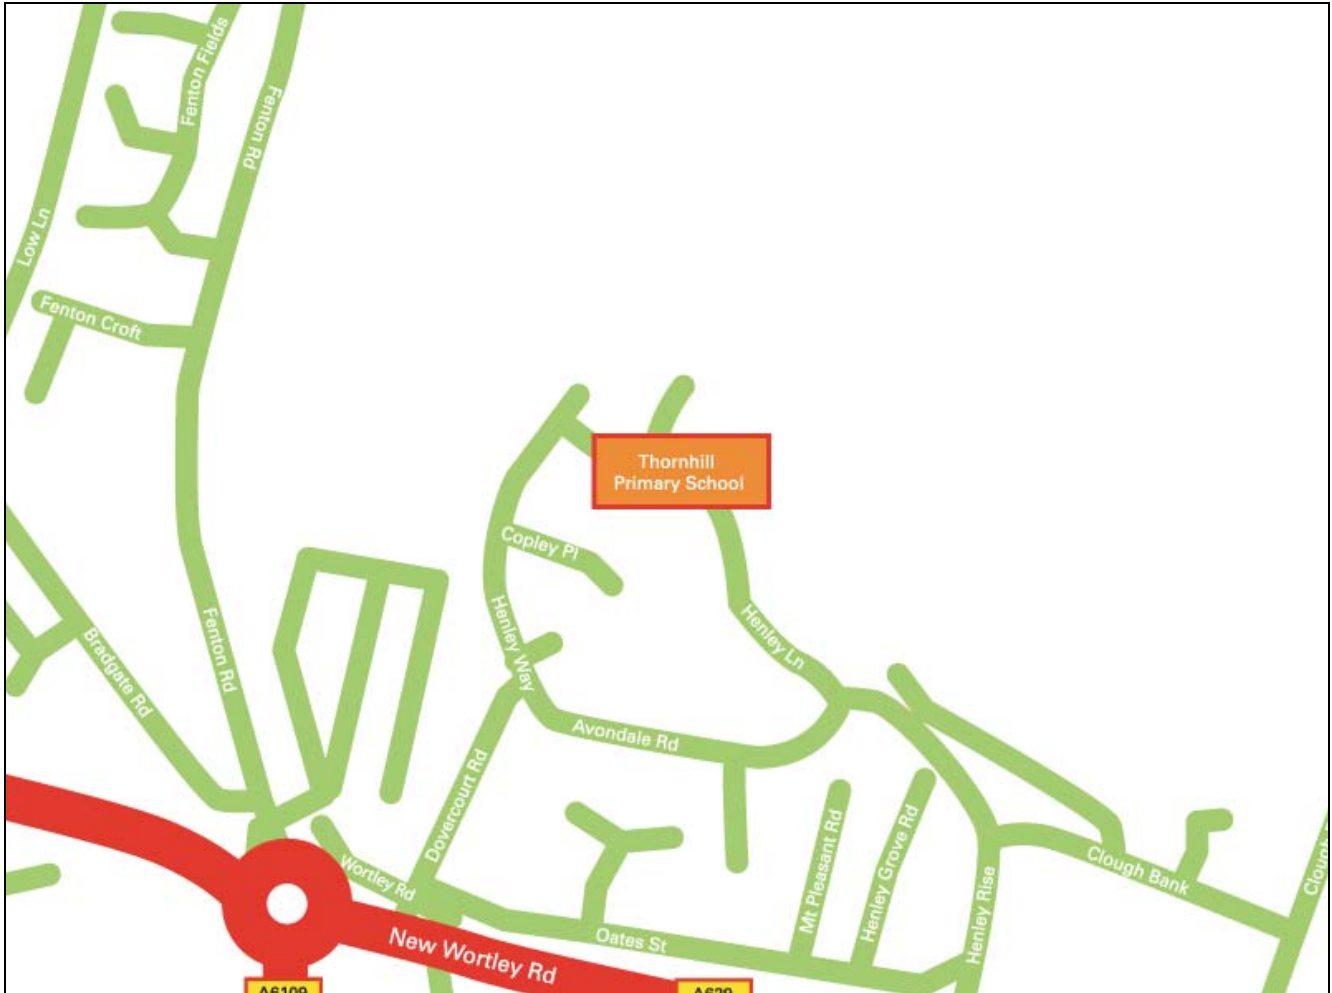

## Thornhill Primary School Rotherham

Clough Bank  
Masbrough  
Rotherham  
S61 1TD

### From the M1

Leave the M1 at Junction 34 (signposted A6109 Sheffield, Meadowhall, Rotherham)  
At roundabout take second exit onto Meadow Bank Road ( A6109 Rotherham)  
Turn left onto Wilton Gardens A629  
At roundabout take third exit onto New Wortley Road A629  
At roundabout take first exit onto Henley Rise  
Arrive at Thornhill Primary School