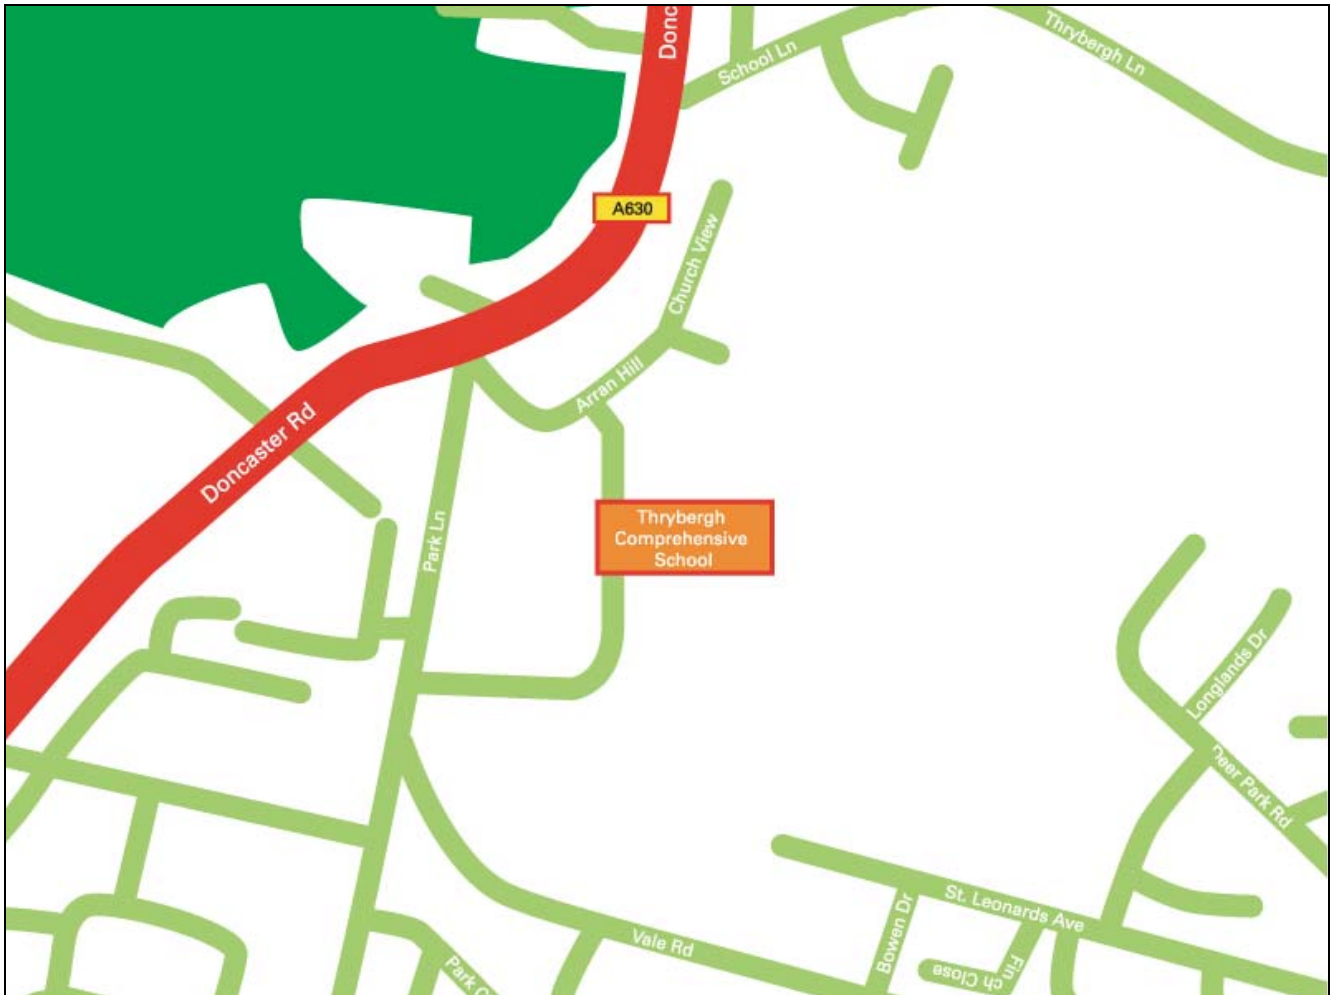

## Thrybergh Comprehensive School Rotherham

Arran Hill  
Park Lane  
Thrybergh  
Rotherham  
S65 4BJ

### **From St Ann's Roundabout (A630)**

At St Ann's roundabout, take second exit onto A630, signposted Doncaster, Bawtry)  
At Mushroom roundabout, take second exit onto A630, signposted Doncaster  
Turn right onto Park Lane  
Turn left onto Arran Hill  
Arrive at Thrybergh Comprehensive School