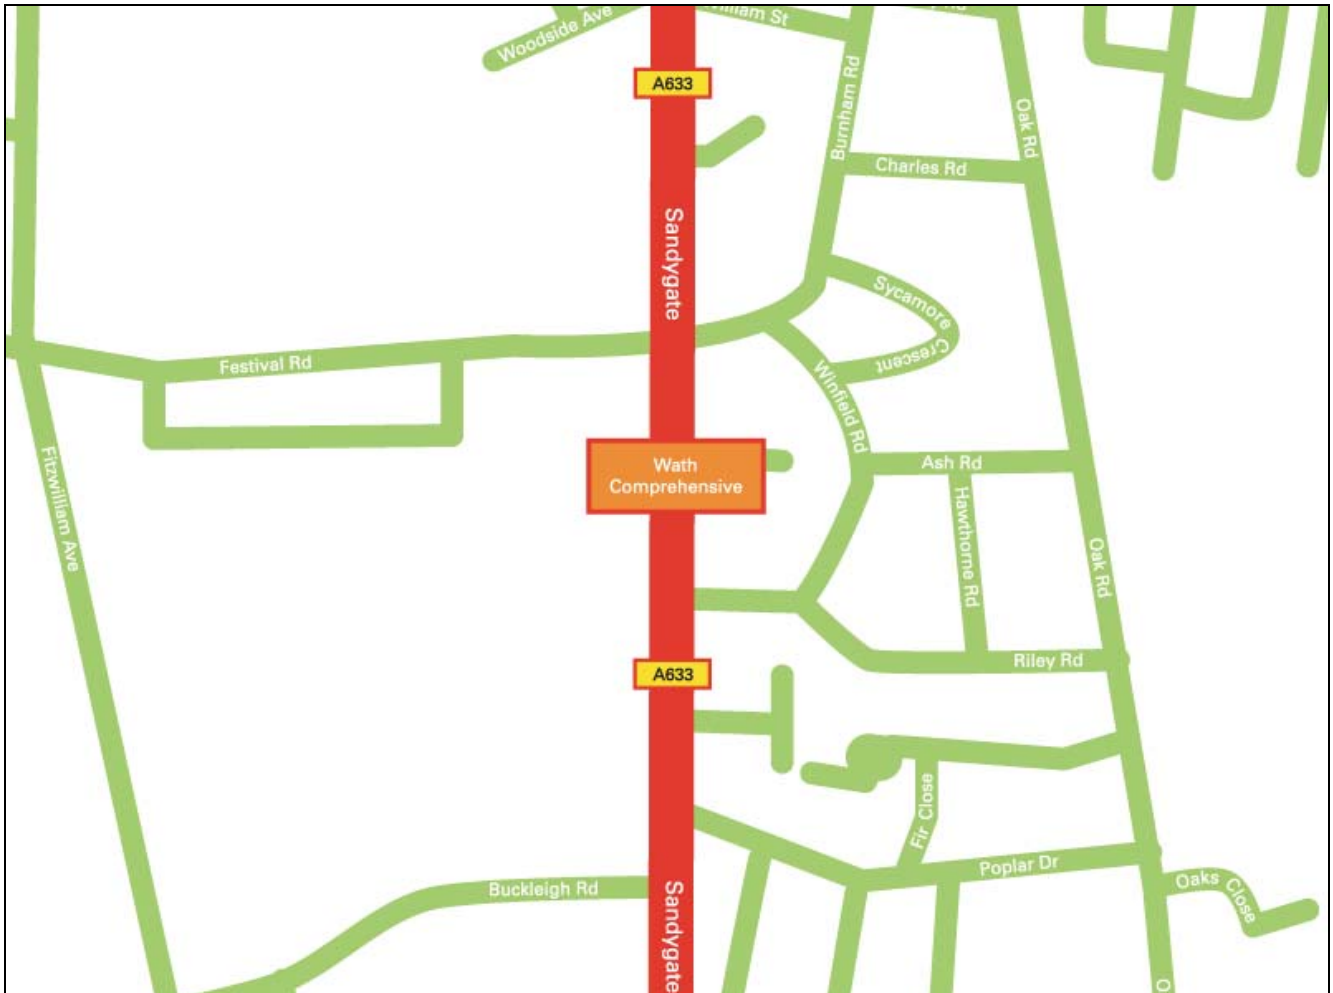

Wath Comprehensive: A Language College Rotherham

Sandygate
Wath-upon-Dearne
Rotherham
S63 7NW

From St Ann's Roundabout

At St Ann's Roundabout take the first exit onto the A633 (signposted Wath and Barnsley)
Continue forward on the A633, following signs for Barnsley.
Bear right onto Sandygate (A633) entering Wath Upon Dearne