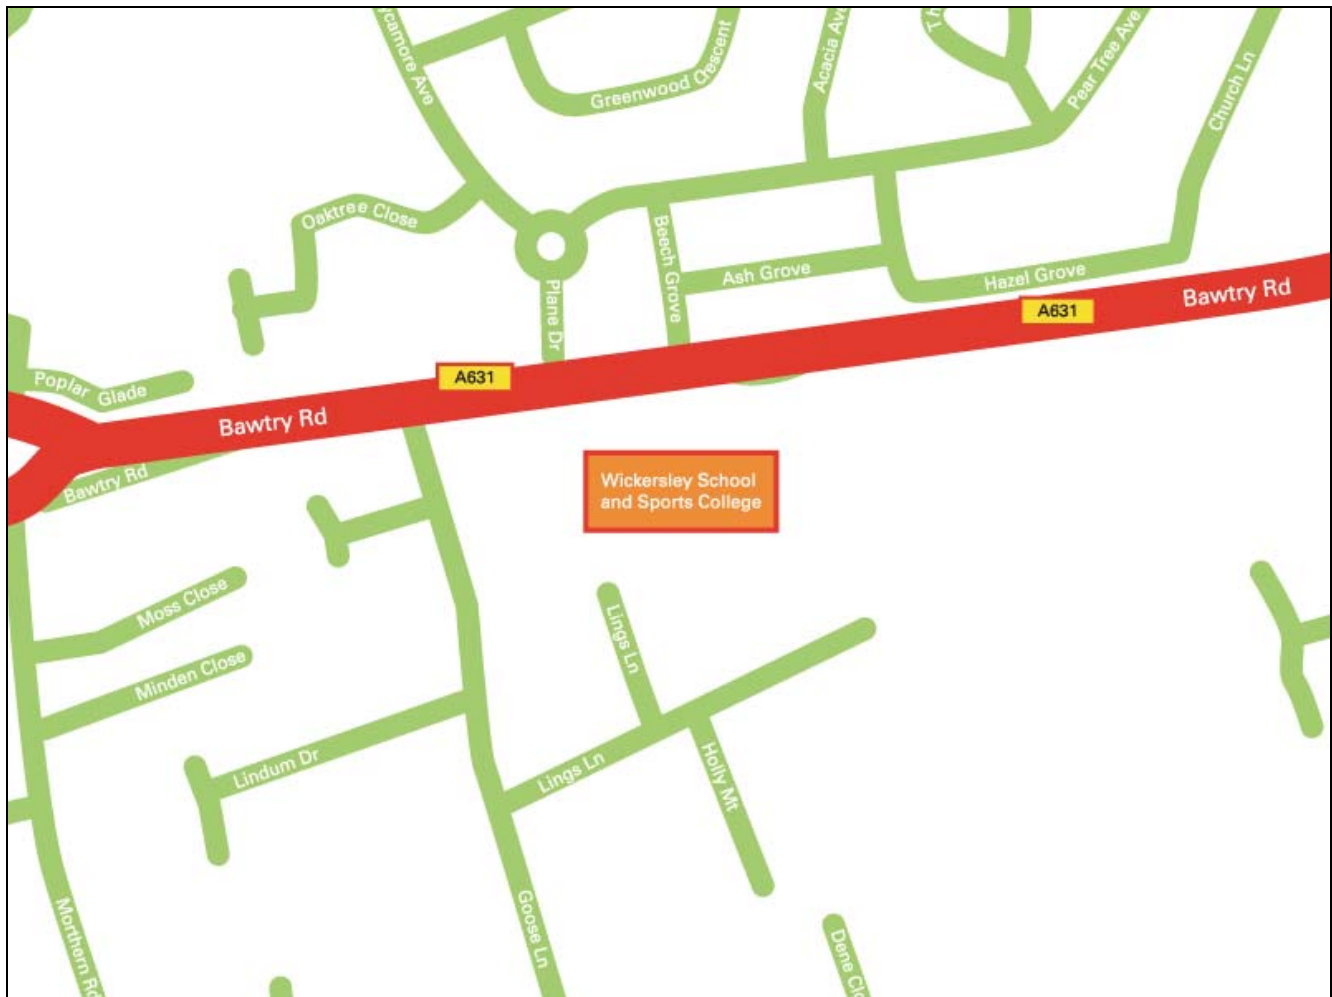

## Wickersley School and Sports College Rotherham

Bawtry Road  
Wickersley  
Rotherham  
S66 0JL

### From the Motorway:

Junction 34 M1 – Tinsley  
Junction 33 M1 – Catcliffe  
Junction 32 M1/M18 Interchange  
Junction 1 M18 – Bramley

### From Sheffield via Parkway

Follow signs to Bawtry, through traffic lights, straight across at the next roundabout, follow dual carriageway until you reach Wickersley roundabout, straight across, under the footbridge, turn across the carriageway the immediately left through gates before bus stop and into the car park.

**From Sheffield / Doncaster via M1 and M18**

Junction 1 of M18, turn left at roundabout, follow signs to Rotherham along dual carriageway to crossroads, straight through two sets of lights, then after 250 yards turn left before the footbridge through gates into the car park.