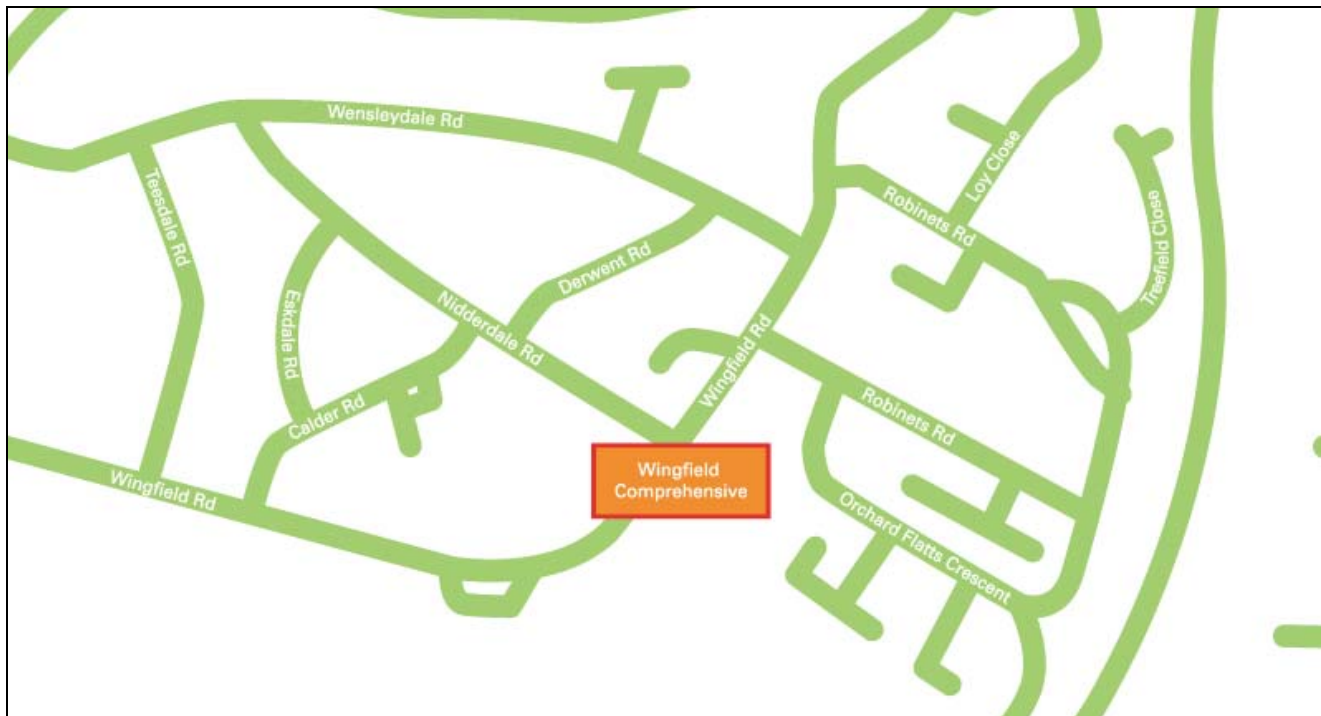

## Wingfield Comprehensive Rotherham

Wingfield Road  
Rotherham  
S61 4AU

### From the M1

Leave the M1 at Junction 35 (signposted A629 Rotherham)  
At roundabout take first exit onto Upper Wortley Road A629  
Bear right onto Upper Worley Road, Entering Thorpe Hesley  
Turn left onto Oaks Lane  
Continue Forward into Town Lane  
Turn right into Wingfield Road  
Turn right onto Robinets Road  
Turn right onto Orchard Flatts Crescent  
Turn right and arrive at Wingfield Comprehensive